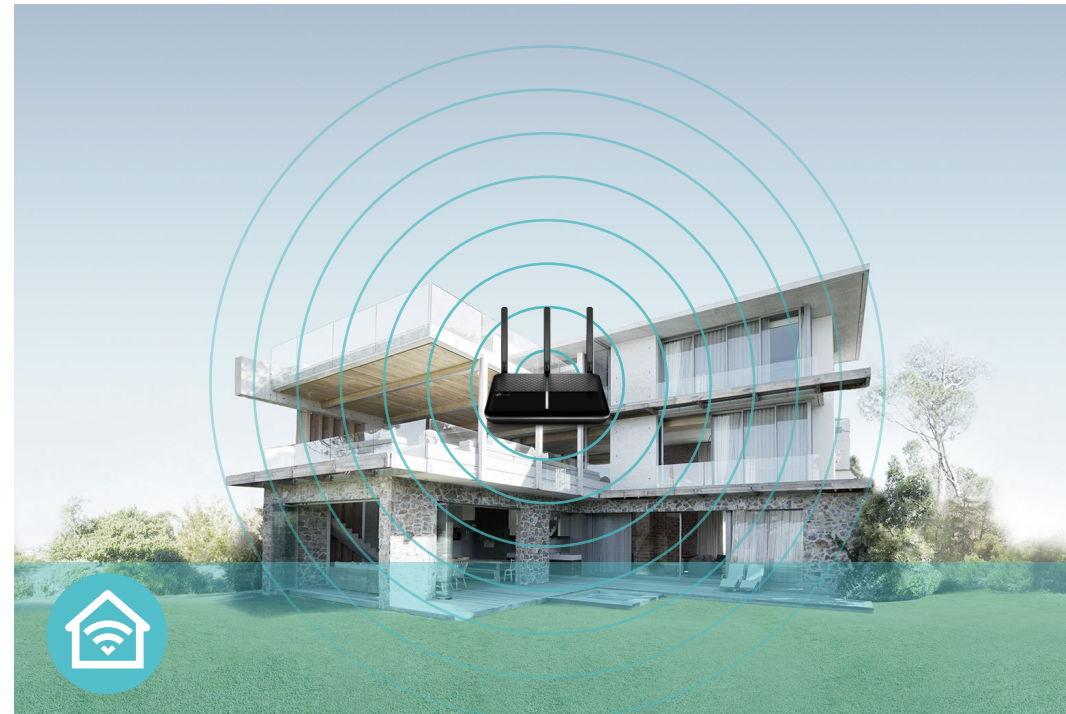

Traditional Router

Sends data to one device at a time

MU-MIMO Router

Simultaneously sends data to multiple devices

Range Boost for Better Whole Coverage

Range Boost greatly improves the routers ability to detect devices that are further away or low-powered, giving your network even greater coverage.

1.8GHz Dual-Core CPU

1.8GHz Dual-Core CPU coordinates every process to ensure fast transmission speed, supporting more devices and high-speed applications simultaneously.

Features

Speed

- **Ultimate Wireless Speed** – Combined wireless speeds up to 600Mbps (over 2.4GHz) and 1625Mbps (over 5GHz)
- **NitroQAM™ Technology** – Use NitroQAM™ Technology modulation scheme for higher data throughput, boosting wireless speeds up to 25%
- **MU-MIMO Technology** – Simultaneously exchanges data with several devices, achieving speeds which are 3x faster than standard AC routers
- **Support 802.11 ac** – Provides a data transfer rate 3 times faster than 802.11n for each stream
- **Dual-core CPU** – 1.8GHz dual-core CPU and 2 co-processor make multi-tasking easy and boost data transfer rate

Wi-Fi Range

- **Ultimate Range Wi-Fi** – 3 dual band high-performance antennas with a high-powered amplifier ensure the widespread Wi-Fi coverage and a stable connection
- **Wi-Fi with Beamforming** – Beamforming technology locates the connected devices and further improves the Archer A2300's range and the signal strength to each mobile device, delivering a more reliable and efficient wireless connection