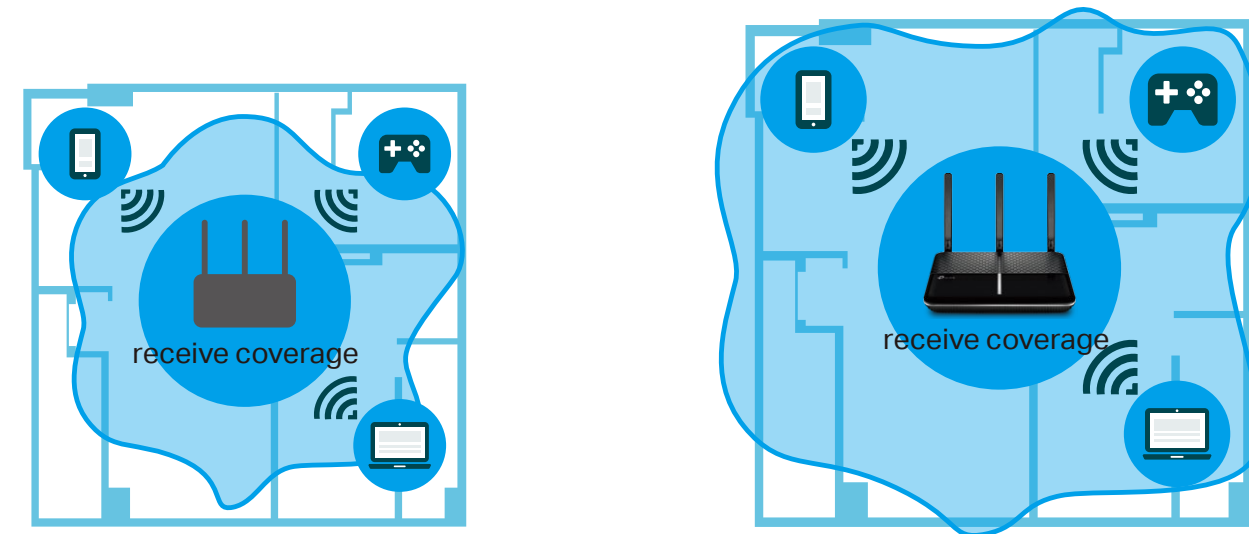

Highlights

MU-MIMO for 3× Faster Connections

MU-MIMO technology serves up to three devices at once, reducing wait time, increasing Wi-Fi throughput for every device, and making each stream more efficient.

Traditional Router

Sends data to one device at a time

MU-MIMO Router

Simultaneously sends data to multiple devices

Range Boost for Better Whole Coverage

Range Boost greatly improves the routers ability to detect devices that are further away or low-powered, giving your network even greater coverage.