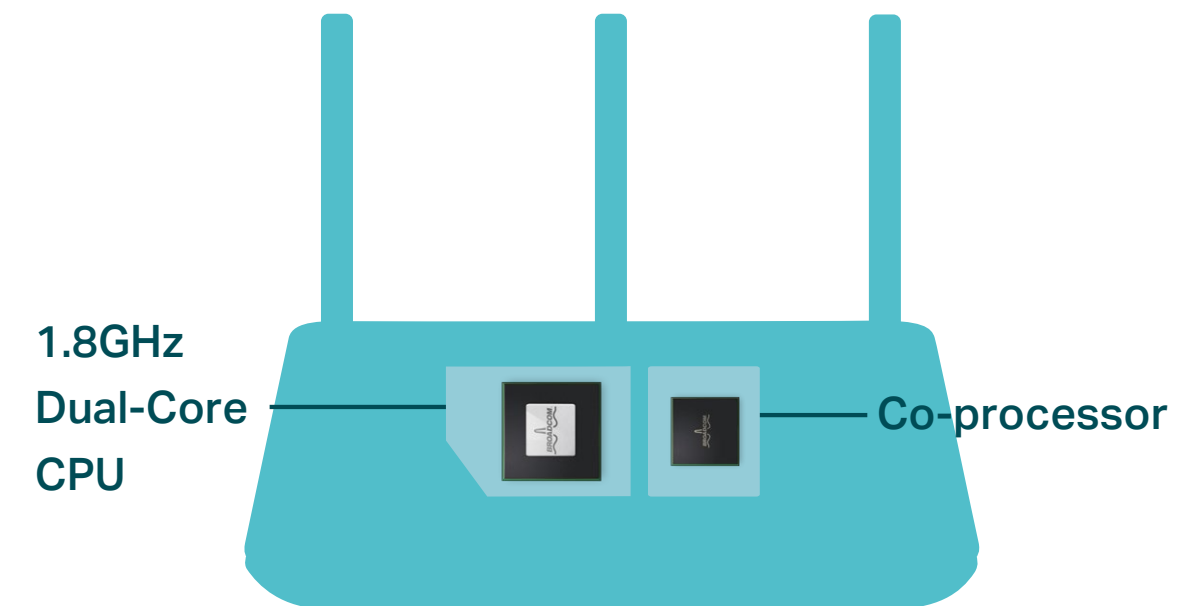

Traditional Router

Sends data to one device at a time

MU-MIMO Router

Simultaneously sends data to multiple devices

Range Boost for Better Whole Coverage

Range Boost greatly improves the routers ability to detect devices that are further away or low-powered, giving your network even greater coverage.

1.8GHz Dual-Core CPU

1.8GHz Dual-Core CPU coordinates every process to ensure fast transmission speed, supporting more devices and high-speed applications simultaneously.

Features

Speed

- **Ultimate Wireless Speed** – Combined wireless speeds up to 600Mbps (over 2.4GHz) and 1625Mbps (over 5GHz)
- **NitroQAM™ Technology** – Use NitroQAM™ Technology modulation scheme for higher data throughput, boosting wireless speeds up to 25%
- **MU-MIMO Technology** – Simultaneously exchanges data with several devices, achieving speeds which are 3x faster than standard AC routers
- **Support 802.11 ac** – Provides a data transfer rate 3 times faster than 802.11n for each stream
- **Dual-core CPU** – 1.8GHz dual-core CPU and 2 co-processor make multi-tasking easy and boost data transfer rate

Wi-Fi Range

- **Ultimate Range Wi-Fi** – 3 dual band high-performance antennas with a high-powered amplifier ensure the widespread Wi-Fi coverage and a stable connection
- **Wi-Fi with Beamforming** – Beamforming technology locates the connected devices and further improves the Archer A2300's range and the signal strength to each mobile device, delivering a more reliable and efficient wireless connection